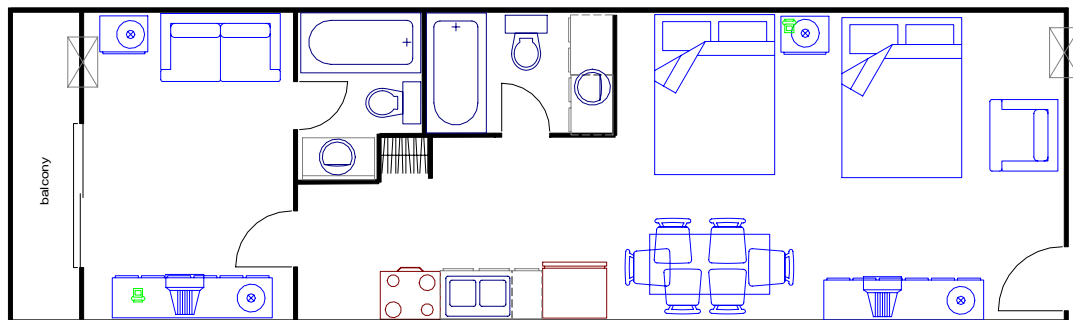

# Royal Suite

2 queen beds, 1 sofa bed,  
kitchen, 2 baths, &  
private balcony.

\*For layout and bed placement only.  
Drawing is not to scale.

(revised 8/8/09)