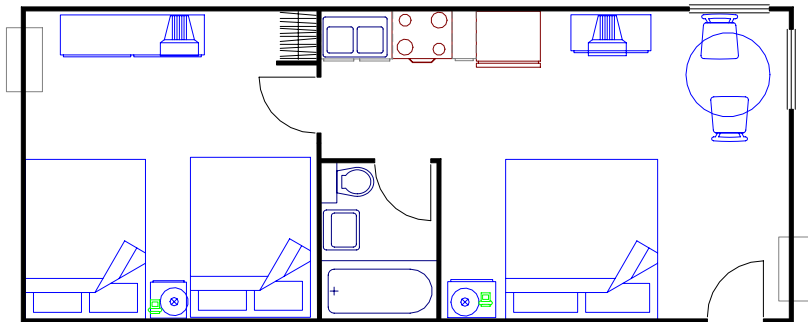

Affordable Family Resort
2300 S. Ocean Blvd.
Myrtle Beach, SC 29577
www.affordablefamilyresort.com
843-839-4330

King Family Suite

**1 King,
2 full beds,
& Kitchen.**

*For layout and bed placement only.
Drawing is not to scale.