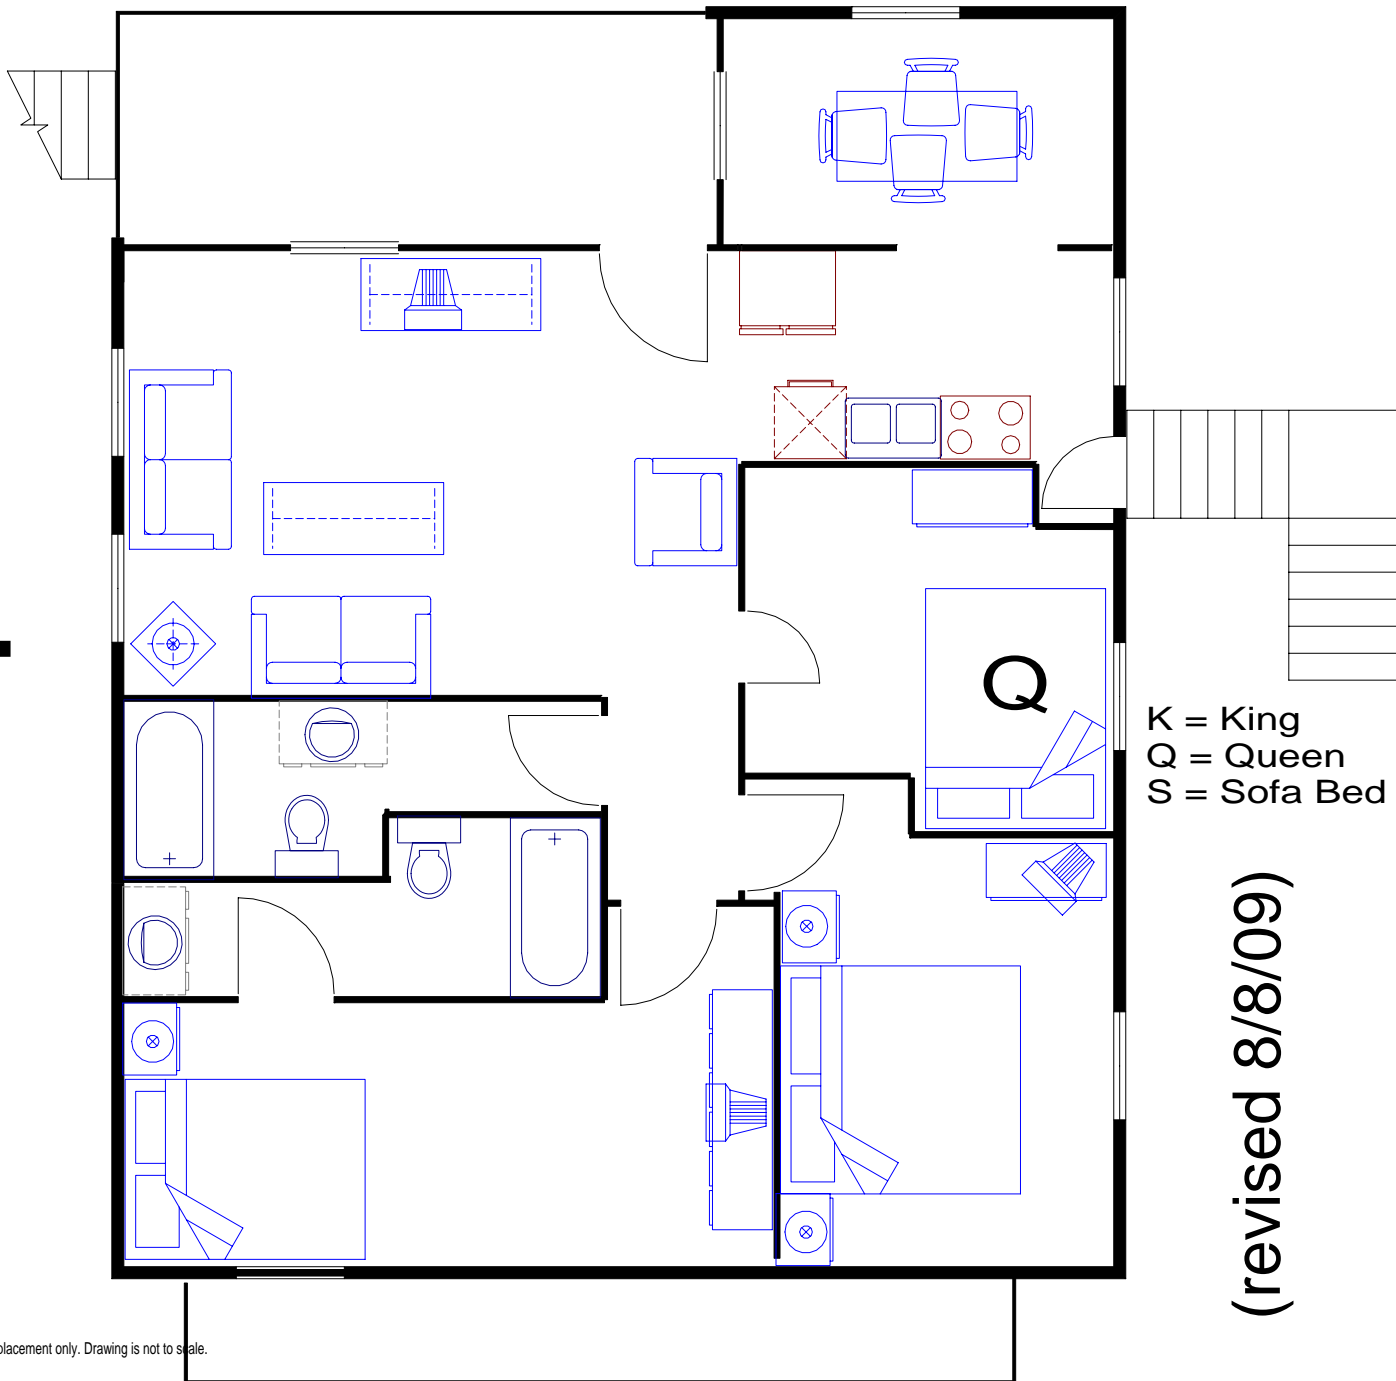

Pompano Cottage

Affordable Family Resort
2300 S. Ocean Blvd.
Myrtle Beach, SC 29577
www.affordablefamilyresort.com
843-839-4330

3 bedrooms, 3 baths, 2 queen
& 2 Sofa Bed.
Max Occu is 10 persons.
Central Air/heat. No smoking.
Just across street from ocean.

*For layout and bed placement only. Drawing is not to scale.

(revised 8/8/09)