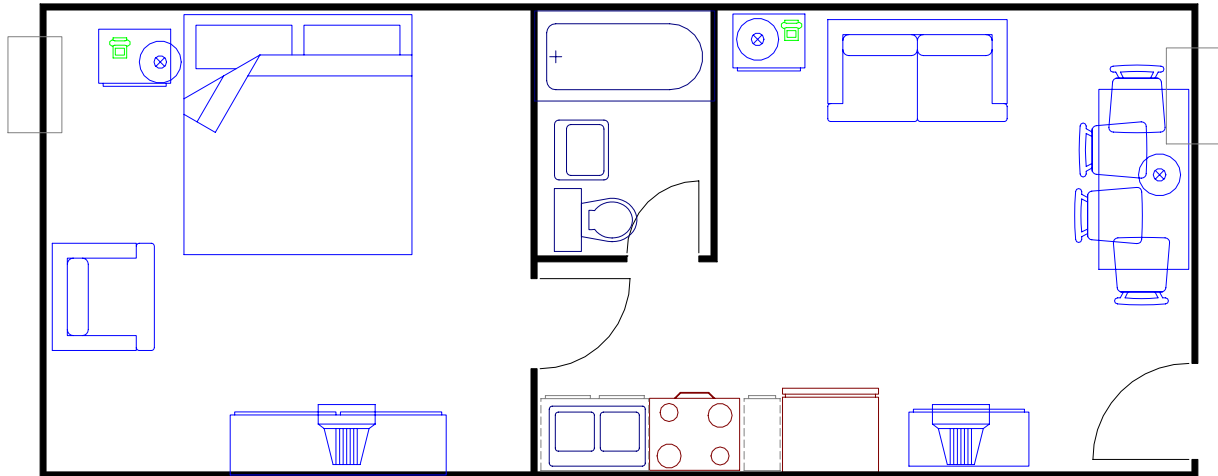

Affordable Family Resort
2300 S. Ocean Blvd.
Myrtle Beach, SC 29577
www.affordablefamilyresort.com
843-839-4330

King Suite

King Bed
Sofa
Kitchen

(revised 8/8/09)