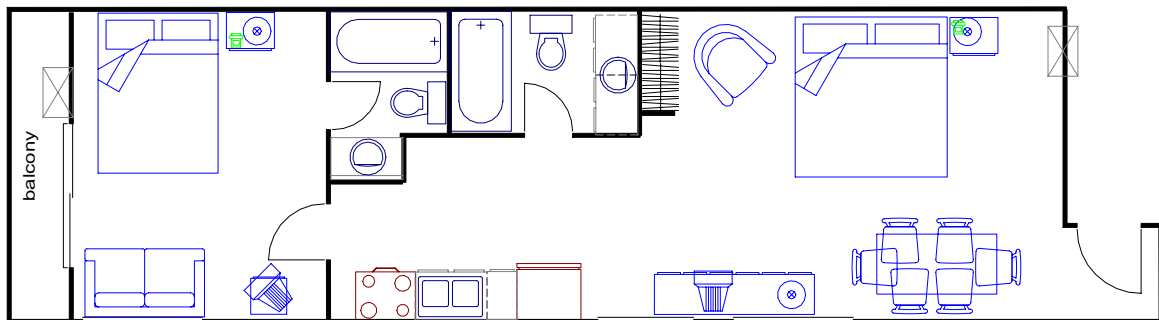

Affordable Family Resort
2300 S. Ocean Blvd.
Myrtle Beach, SC 29577
www.affordablefamilyresort.com
843-839-4330

King Royal Suite

1 king, 1 queen, 1 full bed,
kitchen, 2 full baths,
& private balcony.

*For layout and bed placement only.
Drawing is not to scale.