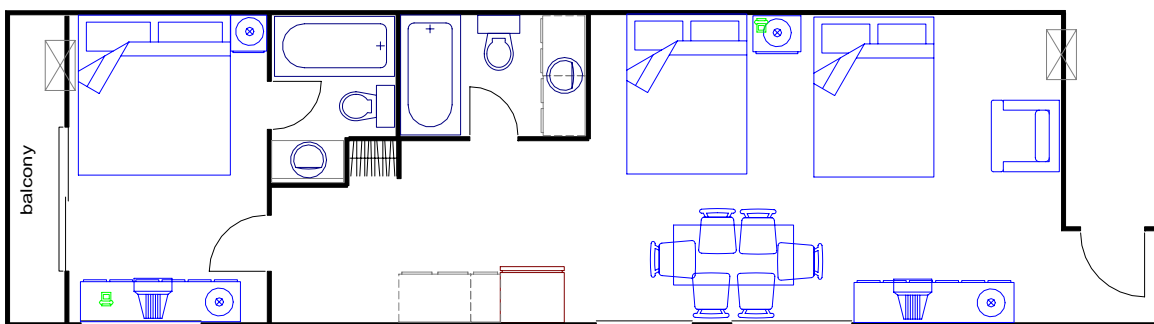

Affordable Family Resort
2300 S. Ocean Blvd.
Myrtle Beach, SC 29577
www.affordablefamilyresort.com
843-839-4330

King Ambassador

1 king bed, 2 queens,
refrigerator/ microwave,
& private balcony.

*For layout and bed placement only.
Drawing is not to scale.