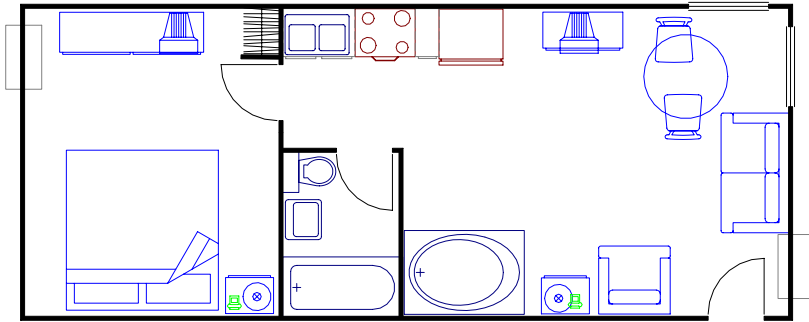

Affordable Family Resort
2300 S. Ocean Blvd.
Myrtle Beach, SC 29577
www.affordablefamilyresort.com
843-839-4330

Honeymoon/ Jaccuzzi Suite

1 King Bed
Red Heart
Shape Jaccuzzi
& Kitchen.

*For layout and bed placement only.
Drawing is not to scale.