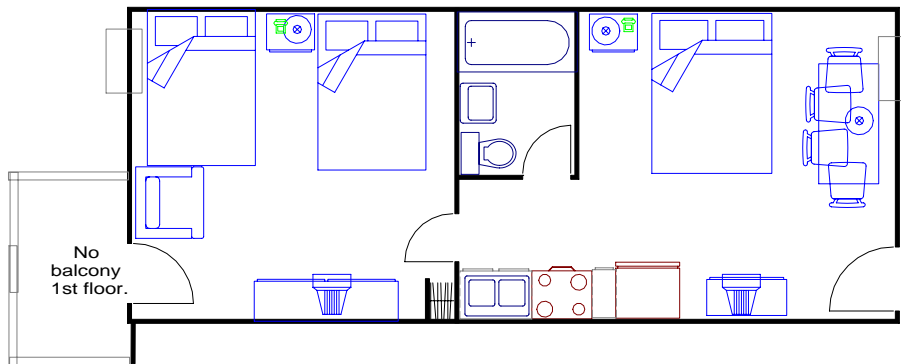

Affordable Family Resort
2300 S. Ocean Blvd.
Myrtle Beach, SC 29577
www.affordablefamilyresort.com
843-839-4330

Family Suite

*For layout and bed placement only.
Drawing is not to scale.

**1 Queen Bed,
2 double beds, Kitchen.**