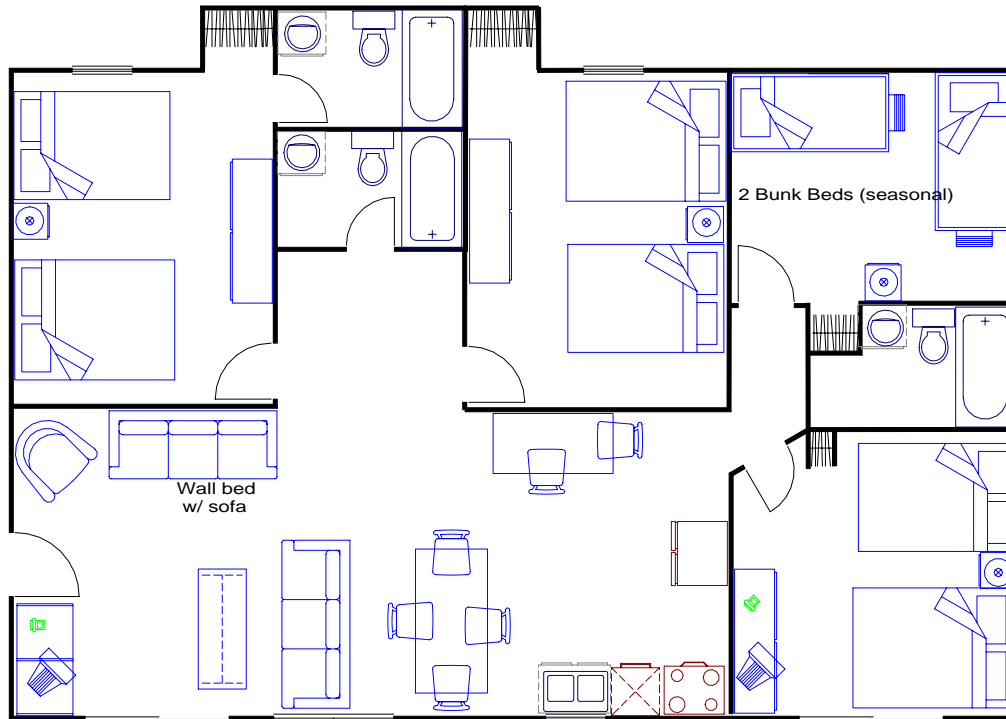

Affordable Family Resort  
2300 S. Ocean Blvd.  
Myrtle Beach, SC 29577  
www.affordablefamilyresort.com  
843-839-4330

24th Ave South

K = King  
Q = Queen  
F = Full /Double  
B = Bunk Beds

\*For layout and bed placement only.  
Drawing is not to scale.

4 bedrooms, 3 baths, 2 queen, 4 double,  
2 bunk (or two twin seasonal),  
1 wall bed in living room.  
Max Occu is 16 persons.  
Central Air/heat. No smoking.  
Just across street from ocean.

# Dolphin Cottage

(revised 8/8/09)