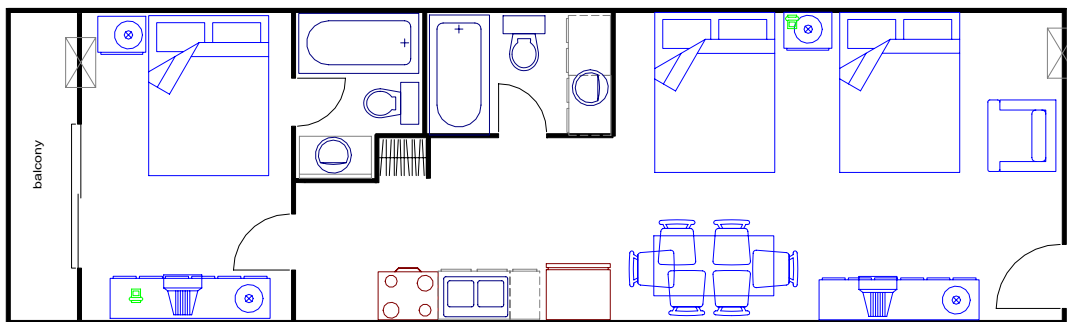

Affordable Family Resort
2300 S. Ocean Blvd.
Myrtle Beach, SC 29577
www.affordablefamilyresort.com
843-839-4330

Deluxe Family Suite

3 queen beds, 2 baths,
kitchen, & private balcony.

*For layout and bed placement only.
Drawing is not to scale.