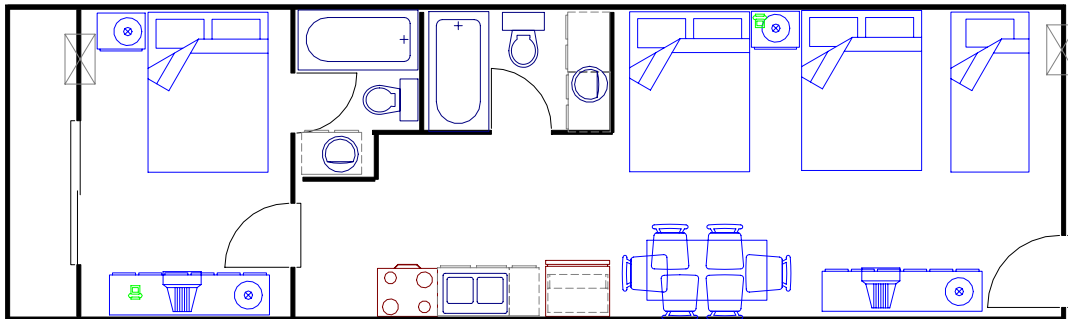

Affordable Family Resort
2300 S. Ocean Blvd.
Myrtle Beach, SC 29577
www.affordablefamilyresort.com
843-839-4330

Deluxe Family 4
1 Queen, 2 Double,
& 1 twin Bed
Kitchen
2 Bathrooms

(revised 8/8/09)