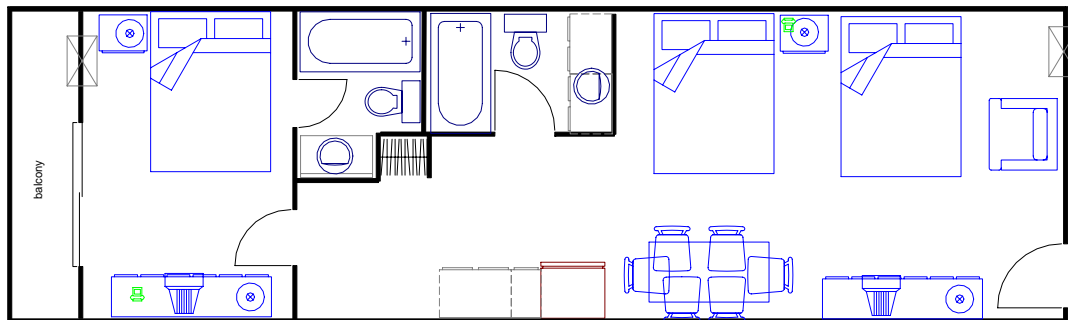

Affordable Family Resort
2300 S. Ocean Blvd.
Myrtle Beach, SC 29577
www.affordablefamilyresort.com
843-839-4330

Ambassador Suite

3 queen beds, 2 baths,
refrigerator/microwave,
& private balcony.

Coffee Maker

Toaster

No Dishes or flatware

*For layout and bed placement only.
Drawing is not to scale.

(revised 8/8/09)